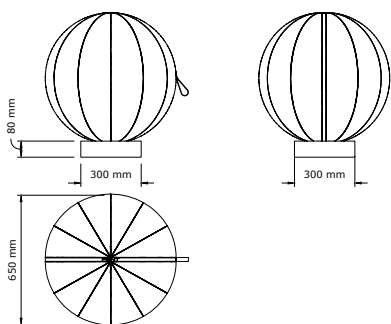

WEIGHT

NET	6 kg
GROSS	10 kg

COLOUR & MATERIAL

WOOD

BLACK
ASH

ASH

ASH
WALNUT

WALNUT